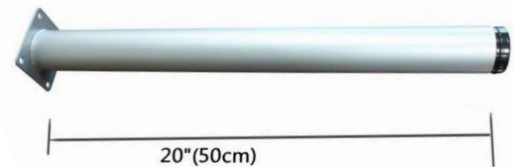

## ROUND METAL COFFEE TABLE LEGS

### SPECIFICATION

- Size: 20" (50 cm)
- Material: Steel
- Color: Silver

### FEATURES

- Easy and quick install, a screwdriver is good enough for the assembly.
- Made of sturdy tubular steel with silver coating, the table legs provide enough stability.
- Create your own table with our round metal table legs.