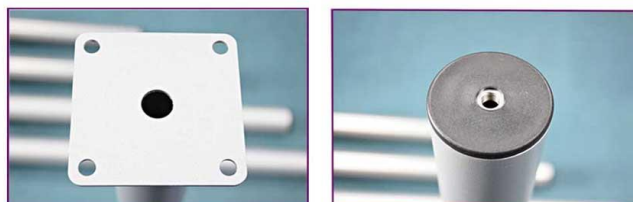

Greenjet's metal desk legs come with leveler feet designed to make your table suit any uneven ground.